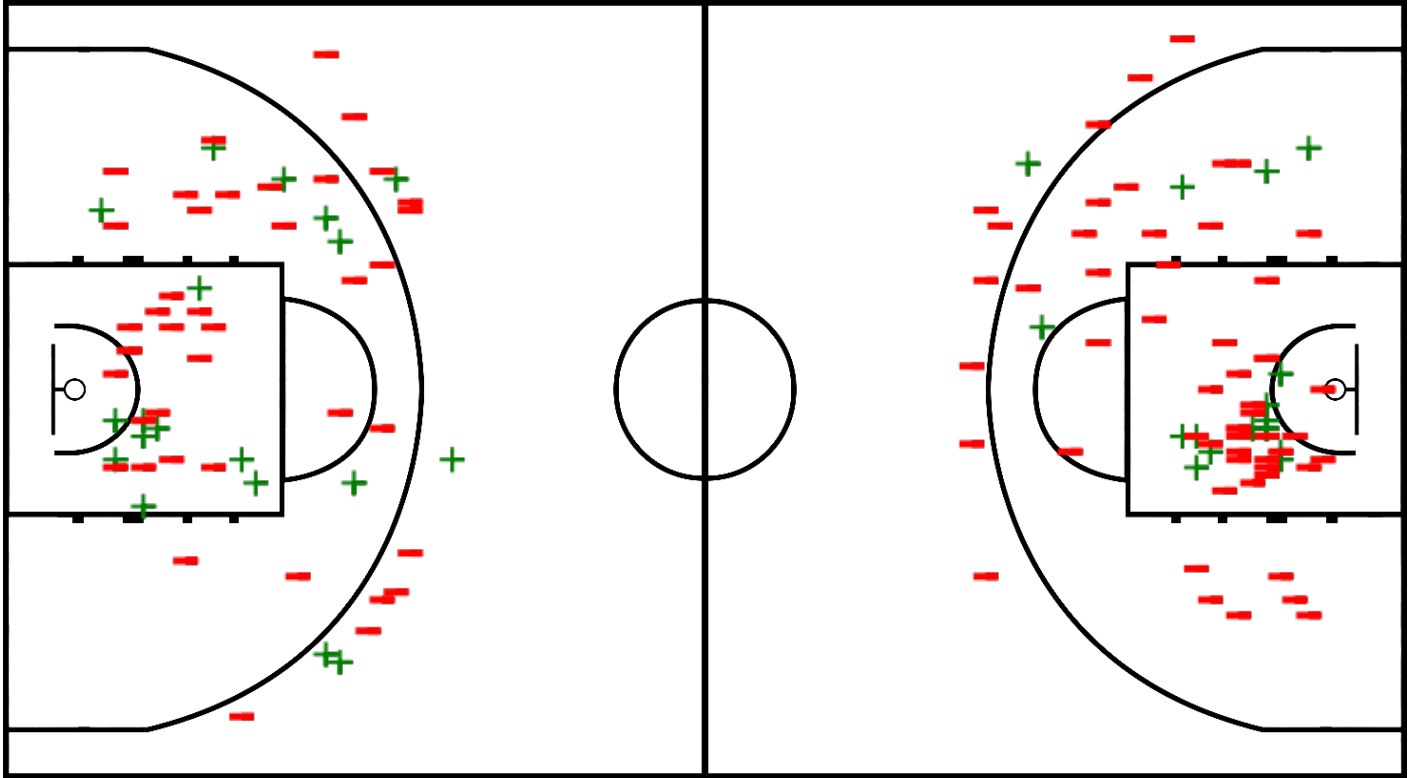

CBL 2017-2018

IBB Taha Akgul Spor Kompleksi, Sun 10 Dec 2017 Start time: 15:20

Shot Chart

Game No.: 3391787

Game Duration: 01:16

SCHNEIDER ELECTRIC 51 – 39 FEDERAL MOGUL

(7-14, 14-6, 18-10, 12-9)

Report Generated: Sun 10 Dec 2017 19:46

Scoring by 5 Minute intervals

	Q1		Q2		Q3		Q4	
SCH	4	7	13	21	30	39	45	51
FED	8	14	18	20	22	30	34	39

Players => All FG Types => All; Results => All;

Players => All FG Types => All; Results => All;

SCHNEIDER ELECTRIC

FEDERAL MOGUL

SCHNEIDER ELECTRIC	M/A	%
Field Goals	19/60	32
2 Points	15/46	33
3 Points	4/14	29
Free Throws	9/19	47

FEDERAL MOGUL	M/A	%
Field Goals	17/72	24
2 Points	16/62	26
3 Points	1/10	10
Free Throws	4/6	67