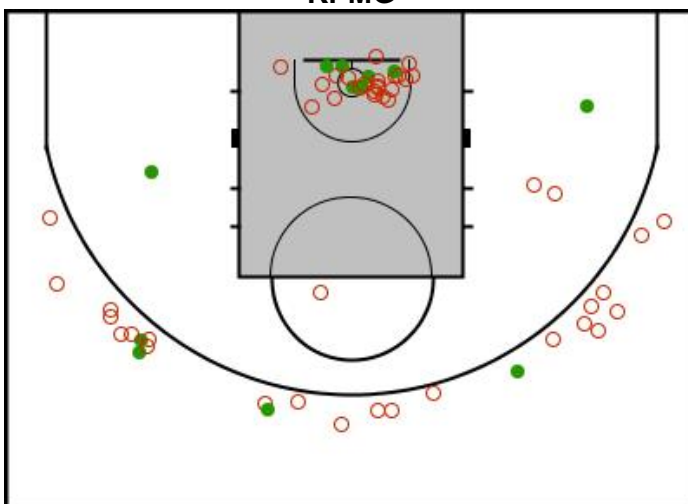

CBL 2015 - 2016 PwC vs KPMG

Game no. 9775/13
İstanbul
Kasımpaşa Spor Kompleksi

29.11.2015 17:00
(Local time)

FIBA
EUROPE

We Are Basketball

Shot chart

58 - 36

(19-11, 11-10, 12-6, 16-9)

KPMG