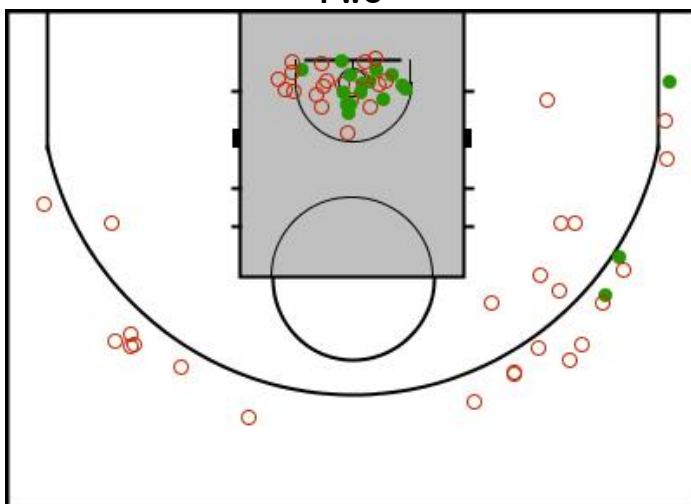

CBL 2015 - 2016 PwC vs KPMG

Game no. 9775/13
İstanbul
Kasımpaşa Spor Kompleksi

29.11.2015 17:00
(Local time)

FIBA
EUROPE

We Are Basketball

Shot chart

58 - 36

(19-11, 11-10, 12-6, 16-9)

PwC