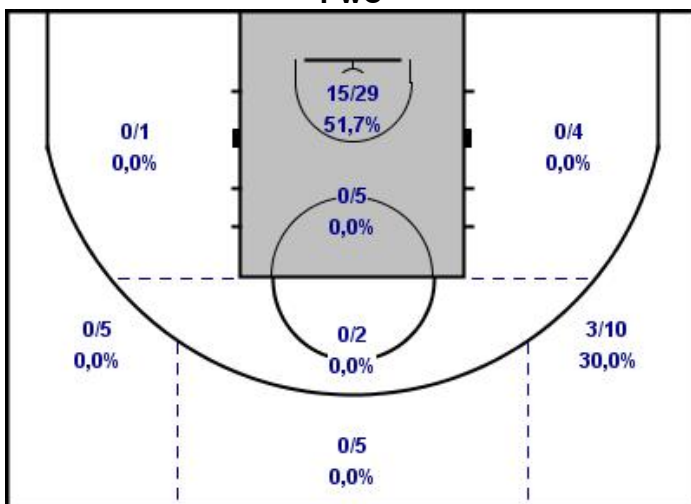

CBL 2015 - 2016 PwC vs KPMG

Game no. 9775/13
İstanbul
Kasımpaşa Spor Kompleksi

29.11.2015 17:00
(Local time)

FIBA
EUROPE

We Are Basketball

Shot chart

58 - 36

(19-11, 11-10, 12-6, 16-9)

PwC